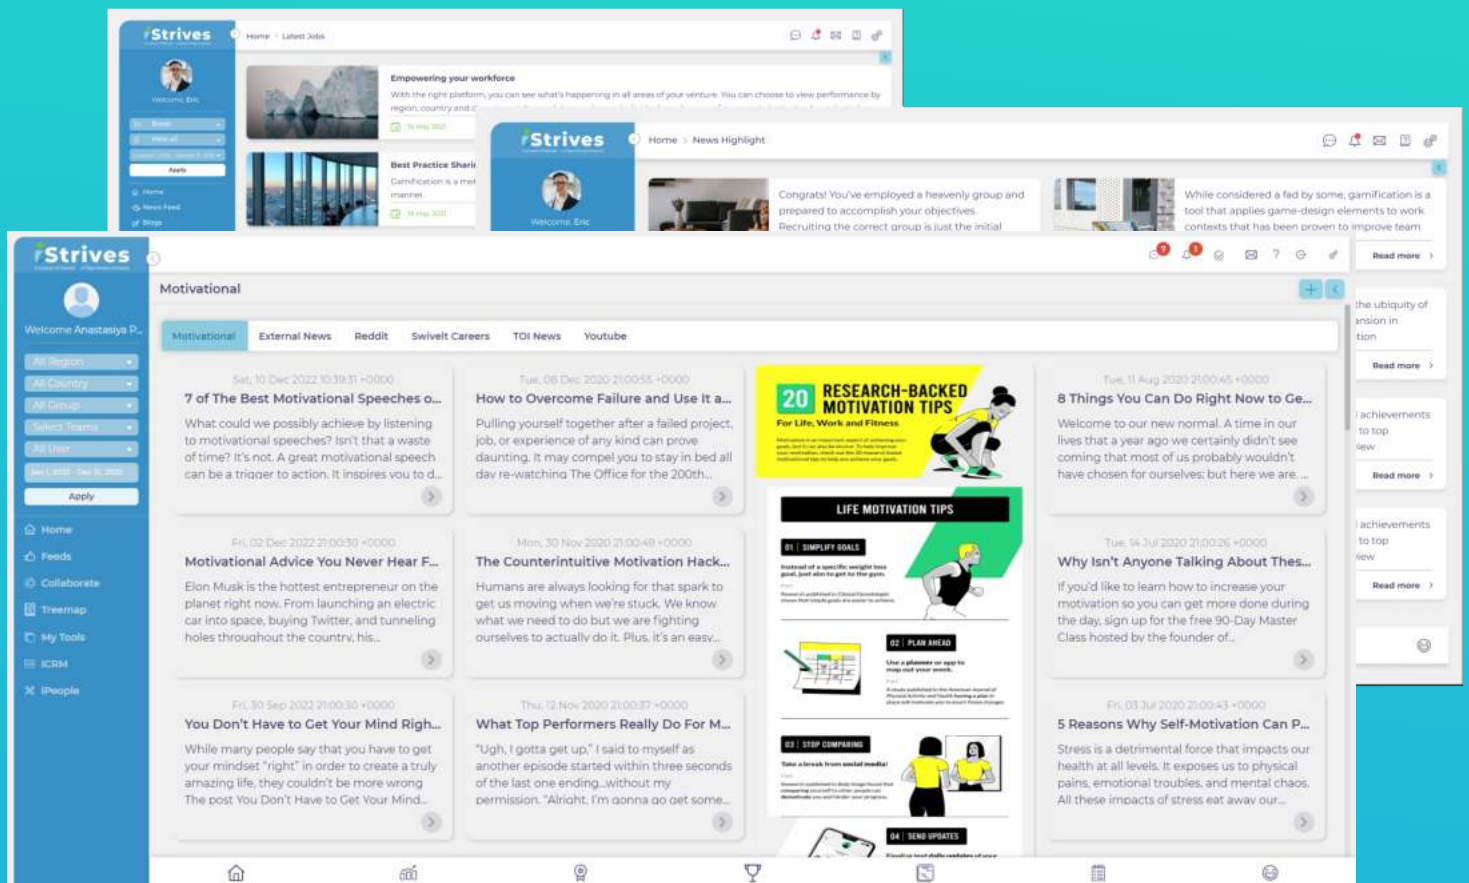

iHive is your tool for pushing internal and external information feeds to your teams. Push news on your customers, industry, competitors, regulations, etc. Plus extend your feeds to cover blogs and jobs to reduce your teams time hunting on the web

ive

Custom Role View

Create your feeds by role in your organisation so that what they see is relevant and helps drive productivity

Blogs, News, Careers

Tailor your feeds to include your internal information like your company blogs, News and even jobs so that your team is focused on growing in your company

Unlimited Feed Boards

You can create as many board feeds that you need so that it is quick and easy to find information

Posting and Sharing

Use this feature to create buzz in your organisation and interact with each other on general events and activities that are going on across the company